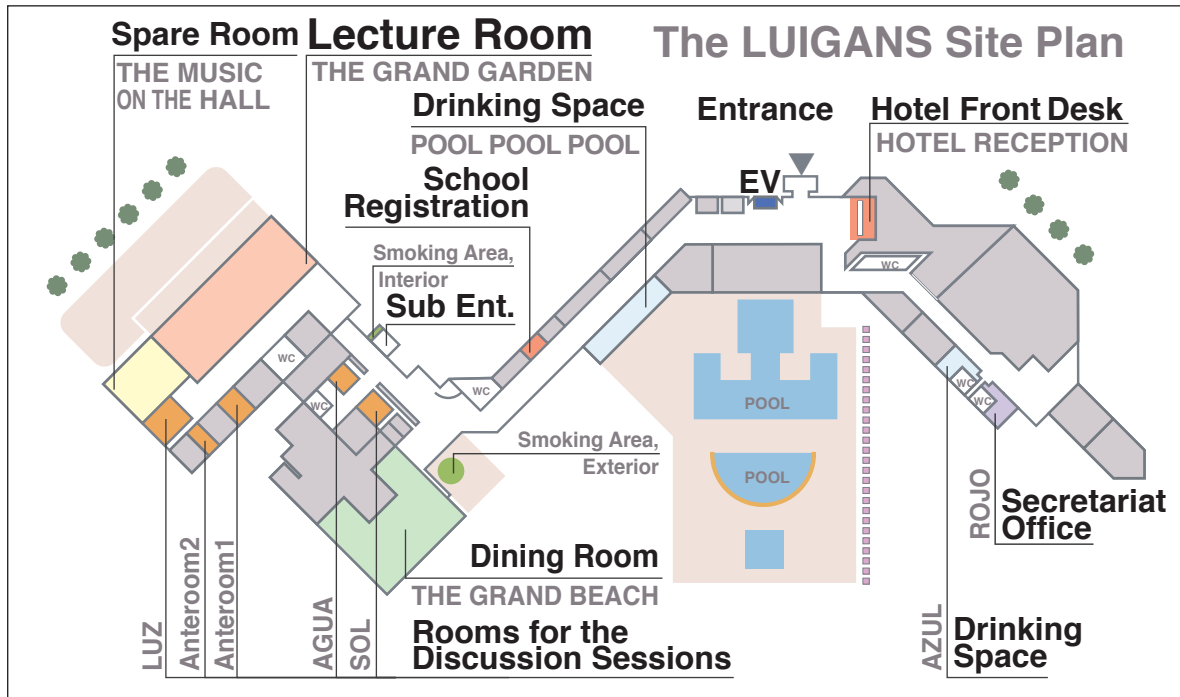

The first Asia-Europe-Pacific School of High-Energy Physics

Venue

Venue (Continued)